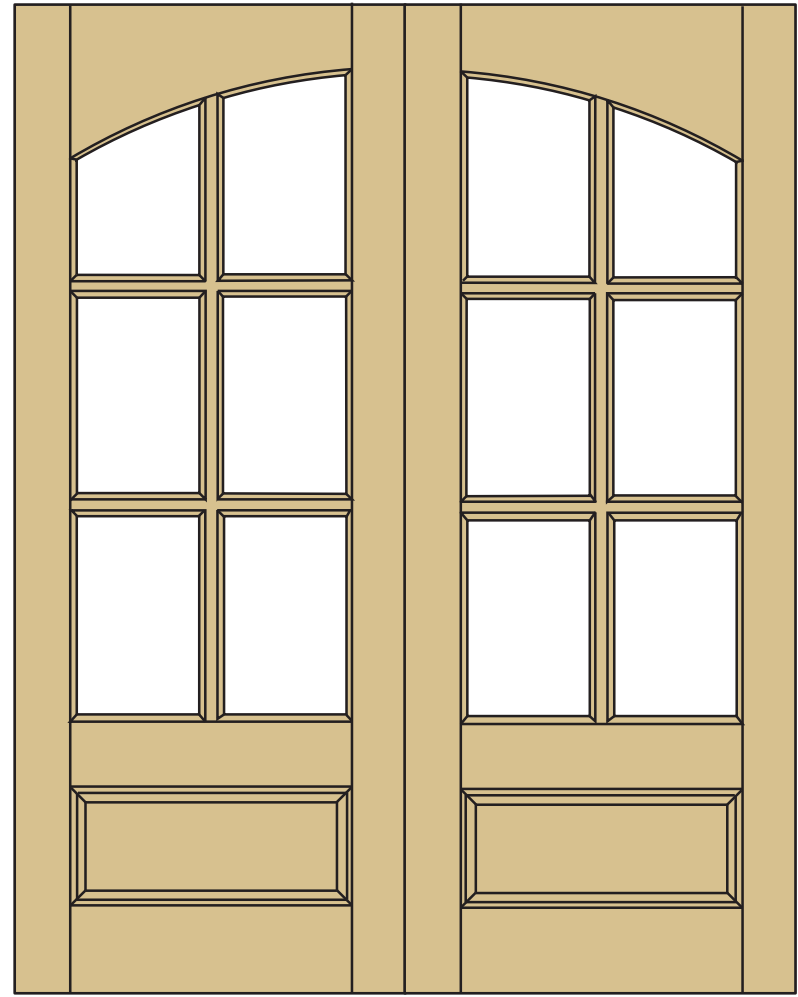

# GlassCraft Rolling TDL Door Configurations

6'8" 6 Lite

8'0" 6 Lite

8'0" Arched Rail Top 6 Lite Double