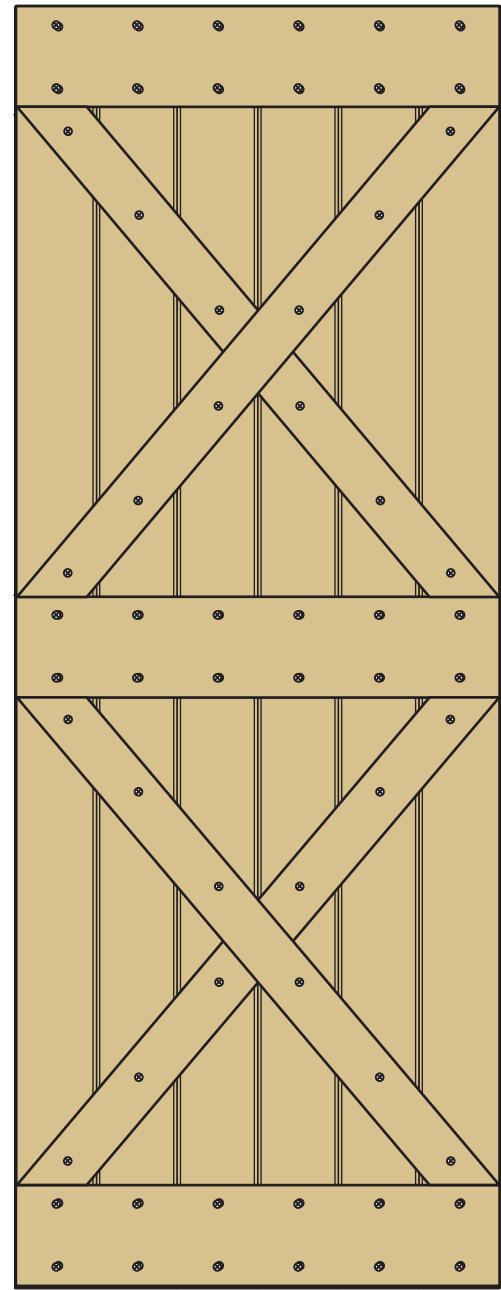

# GlassCraft Rolling Barn Door Configurations

8'0"

Plank

Z

Mid Rail Plank

Double X

Double Z

One Panel

Two Panel

Double Z Two Panel

X Two Panel

6'8"