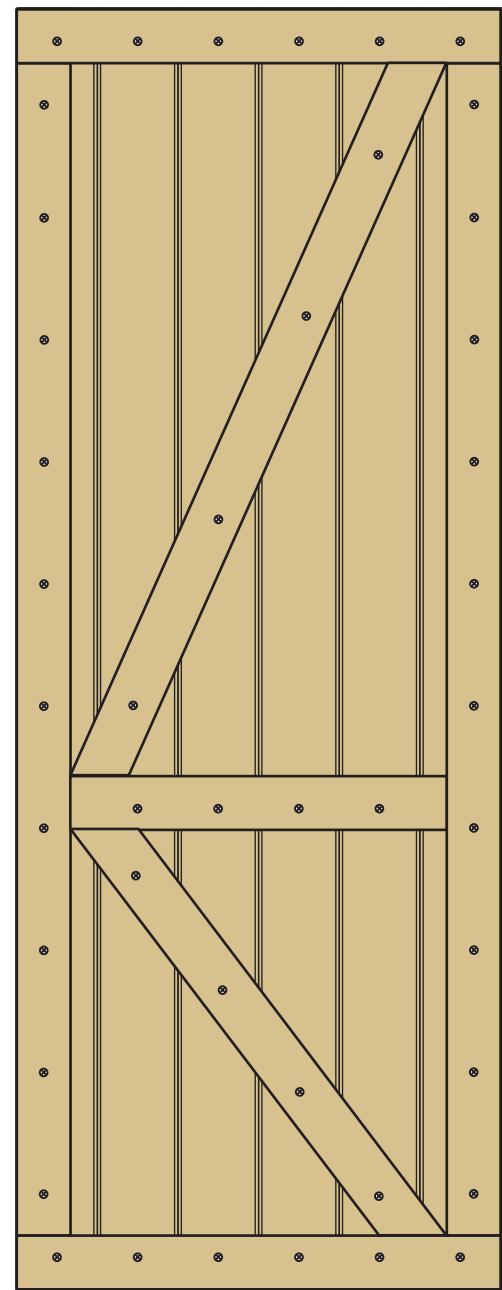

# GlassCraft Rolling Barn Door Configurations

8'0"

Plank

Z

Mid Rail Plank

Double X

Double Z

One Panel

Two Panel

Double Z Two Panel

X Two Panel

6'8"