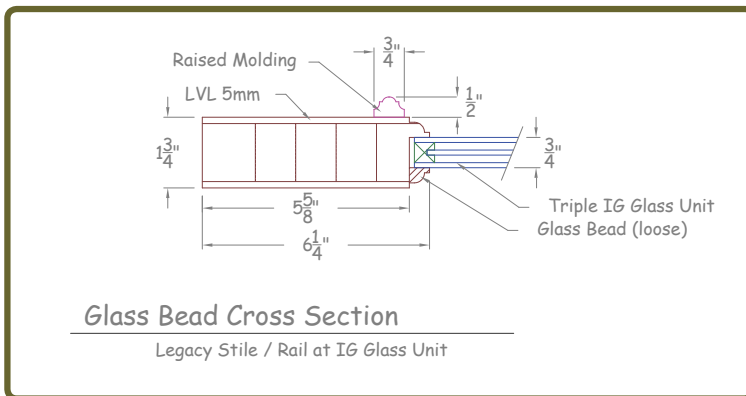

## Mahogany Legacy Series

The Legacy Series is a "builders series" of economical mahogany doors, offering a more limited selection and fewer options than the Portobello series. With the exception of the 8 foot 2-Panel and 6-Panel Legacy doors, all other Legacy doors are 6 foot 8 inches tall by 36 inches wide. Like the Portobello and Estancia doors, all Legacy doors feature laminated, engineered stiles and rails, with raised moldings on the exterior side of the door, plus 3-layer engineered panels to prevent panel splits. Glass options for Legacy doors include Black and Satin Nickel metal came options. Sidelights and transoms are not available for Legacy Series doors.

Section view of a Legacy panel and stile door with Legacy raised molding.

### Legacy

1. Solid wood construction in the stiles and rails and panels. Stiles of these Portobello door series use a laminated-engineered construction method, which greatly reduces the possibility of warpage, and without the potential problems of a veneer door.
2. Legacy door panels are fully floating (not glued) for superior strength and longevity. Raised panels used finger joint construction for strength.
3. All stile and rail joints use full cove and bead construction (instead of butt-gluing), and incorporate multiple grooved dowel construction at each joint. The Top Rail and Lock Rails use 3 dowels per side, which the large Bottom Rail uses 4 dowels per side.
4. Portobello doors are available prehung in matching mahogany components. This assures a beautiful match and consistent grain and stain pattern. 4-5/8" and 6-5/8" jamb widths are standard.
5. Options: Some Portobello doors are available with V-Grooving, Clavos, Speakeasy options

#### STILE WIDTH

36" width doors: 6-1/4"