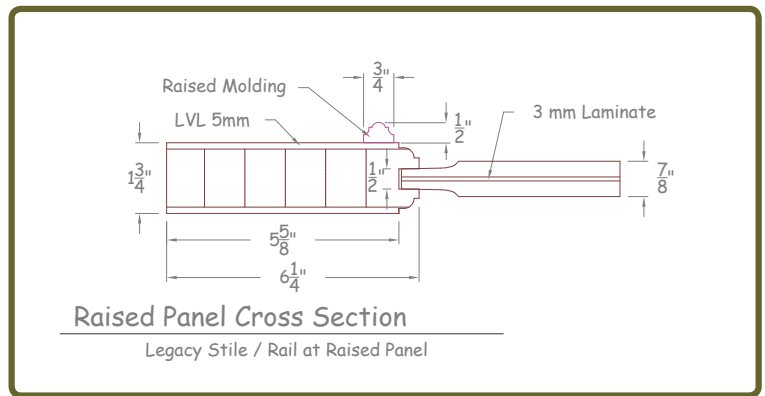

## Mahogany Legacy Series

The Legacy Series is a "builders series" of economical mahogany doors, offering a more limited selection and fewer options than the Portobello series. With the exception of the 8 foot 2-Panel and 6-Panel Legacy doors, all other Legacy doors are 6 foot 8 inches tall by 36 inches wide. Like the Portobello and Estancia doors, all Legacy doors feature laminated, engineered stiles and rails, with raised moldings on the exterior side of the door, plus 3-layer engineered panels to prevent panel splits. Glass options for Legacy doors include Black and Satin Nickel metal came options. Sidelights and transoms are not available for Legacy Series doors.

### Legacy

1. Solid wood construction in the stiles and rails and panels. Stiles of these Portobello door series use a laminated-engineered construction method, which greatly reduces the possibility of warpage, and without the potential problems of a veneer door.
2. Legacy door panels are fully floating (not glued) for superior strength and longevity. Raised panels used finger joint construction for strength.
3. All stile and rail joints use full cove and bead construction (instead of butt-gluing), and incorporate multiple grooved dowel construction at each joint. The Top Rail and Lock Rails use 3 dowels per side, which the large Bottom Rail uses 4 dowels per side.
4. Portobello doors are available prehung in matching mahogany components. This assures a beautiful match and consistent grain and stain pattern. 4-5/8" and 6-5/8" jamb widths are standard.
5. Options: Some Portobello doors are available with V-Grooving, Clavos, Speakeasy options

#### STILE WIDTH

36" width doors: 6-1/4"